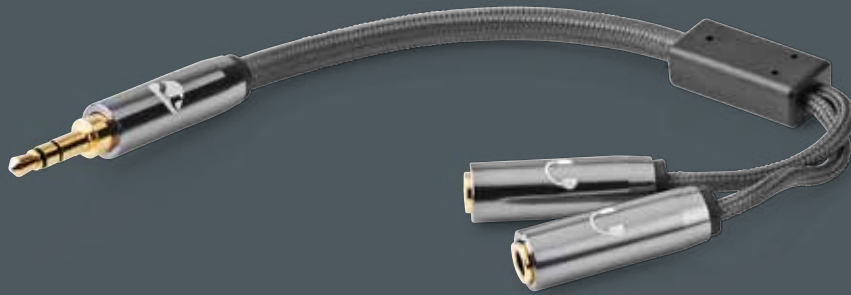

Stereo Audio Cable

3.5 mm male - 2x RCA female

CATB22250GY02	0.2 mtr
---------------	---------

3.5mm

- Premium design aluminium alloy connector housing providing a durable product finish.
- 24k gold-plated contacts for protection against corrosion and ensuring a solid data transfer.
- Braided nylon cable protection for guaranteed long time reliability and protection against ultraviolet light effects.
- Excellent grade oxygen free copper conductors for superior and crystal clear audio quality.
- Multiple twisted cable shielding, for maximum protection against radio frequency interference.

Stereo Audio Cable
2x RCA male - 2x RCA male

CATB24200GY10	1.0 mtr
CATB24200GY20	2.0 mtr
CATB24200GY30	3.0 mtr
CATB24200GY50	5.0 mtr

- Premium design aluminium alloy connector housing providing a durable product finish.
- 24k gold-plated contacts for protection against corrosion and ensuring a solid data transfer.
- Braided nylon cable protection for guaranteed long time reliability and protection against ultraviolet light effects.
- Excellent grade oxygen free copper conductors for superior and crystal clear audio quality.
- Colour coded strain relief providing clear connection information for the user.
- Multiple twisted cable shielding, for maximum protector against radio frequency interference.

Stereo Audio Cable
2x RCA male - 2x RCA female

CATB24205GY20	2.0 mtr
CATB24205GY50	5.0 mtr

- Premium design aluminium alloy connector housing providing a durable product finish.
- 24k gold-plated contacts for protection against corrosion and ensuring a solid data transfer.
- Braided nylon cable protection for guaranteed long time reliability and protection against ultraviolet light effects.
- Excellent grade oxygen free copper conductors for superior and crystal clear audio quality.
- Colour coded strain relief providing clear connection information for the user.
- Multiple twisted cable shielding, for maximum protector against radio frequency interference.