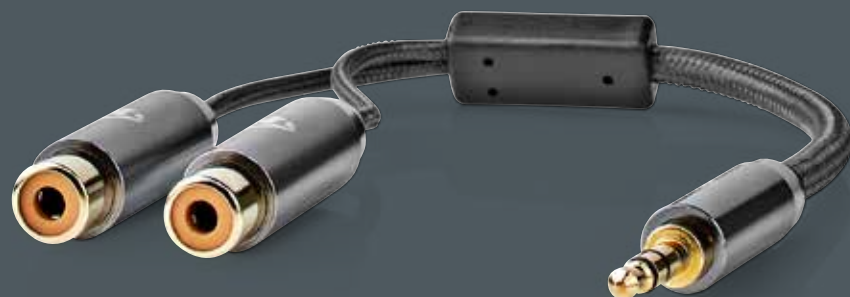

- Premium design aluminium alloy connector housing providing a durable product finish.
- 24k gold-plated contacts for protection against corrosion and ensuring a solid data transfer.
- Braided nylon cable protection for guaranteed long time reliability and protection against ultraviolet light effects.
- Excellent grade oxygen free copper conductors for superior and crystal clear audio quality.
- Multiple twisted cable shielding, for maximum protection against radio frequency interference.