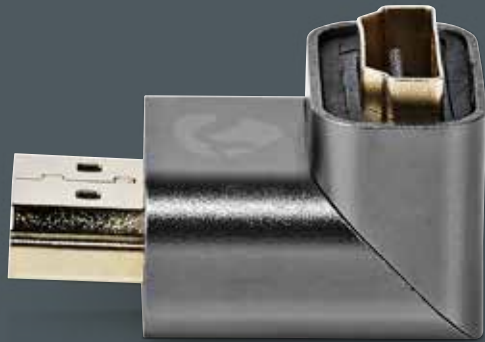

HDMI™ Adapter

CVTB34901GY

HDMI™ connector to HDMI™ output

- Supports 4K@60Hz, Full HD (1080p), and 3D
- Supports receivers and flatscreen TV's with ARC (Audio Return Channel)
- Supports Dolby TrueHD, DTS Master Audio, DTS-HD, DTS, Dolby Digital
- Backwards Compatible with previous HDMI standards