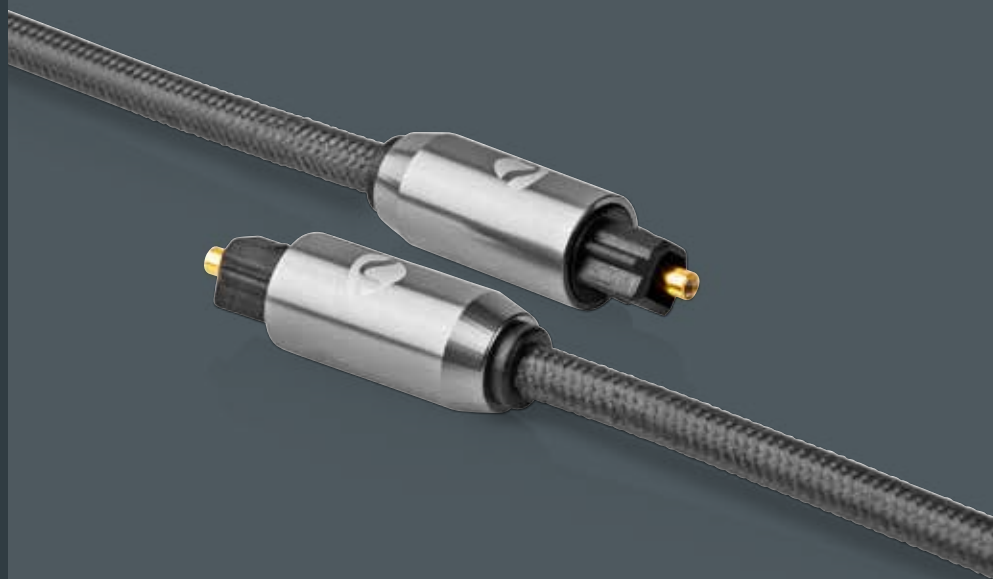

Video Cables

Enjoy your favorite movies, series or games in razor sharp images by connecting your high quality devices with Nedis® Fabritallic video cables.

8K High Speed HDMI™ Cable
HDMI™ Connector - HDMI™ Connector

Subwoofer Cable
2x RCA male - RCA female

CATB24020GY02 0.2 mtr

- Premium design aluminium alloy connector housing providing a durable product finish.
- 24k gold-plated contacts for protection against corrosion and ensuring a solid data transfer.
- Braided nylon cable protection for guaranteed long time reliability and protection against ultraviolet light effects.
- Excellent grade oxygen free copper conductors for superior and crystal clear audio quality.
- Colour coded strain relief providing clear connection information for the user.
- Multiple twisted cable shielding, for maximum protection against radio frequency interference.

Digital Audio Cable

RCA Male - RCA Male

CATB24170GY10	1.0 mtr
CATB24170GY20	2.0 mtr

- Premium design aluminium alloy connector housing providing a durable product finish.
- 24k gold-plated contacts for protection against corrosion and ensuring a solid data transfer.
- Braided nylon cable protection for guaranteed long time reliability and protection against ultraviolet light effects.
- High quality coaxial conductor for superior and crystal clear digital audio quality.
- Multiple twisted cable shielding, for maximum protection against radio frequency interference.
- Supports 192kHz/24bit data transfer rate, to reproduce the latest High Definition surround sound formats.