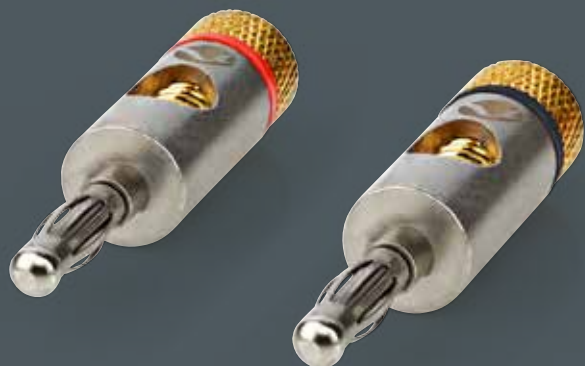

CATB26900GD

- Aluminium material for intensive usage and longer durability